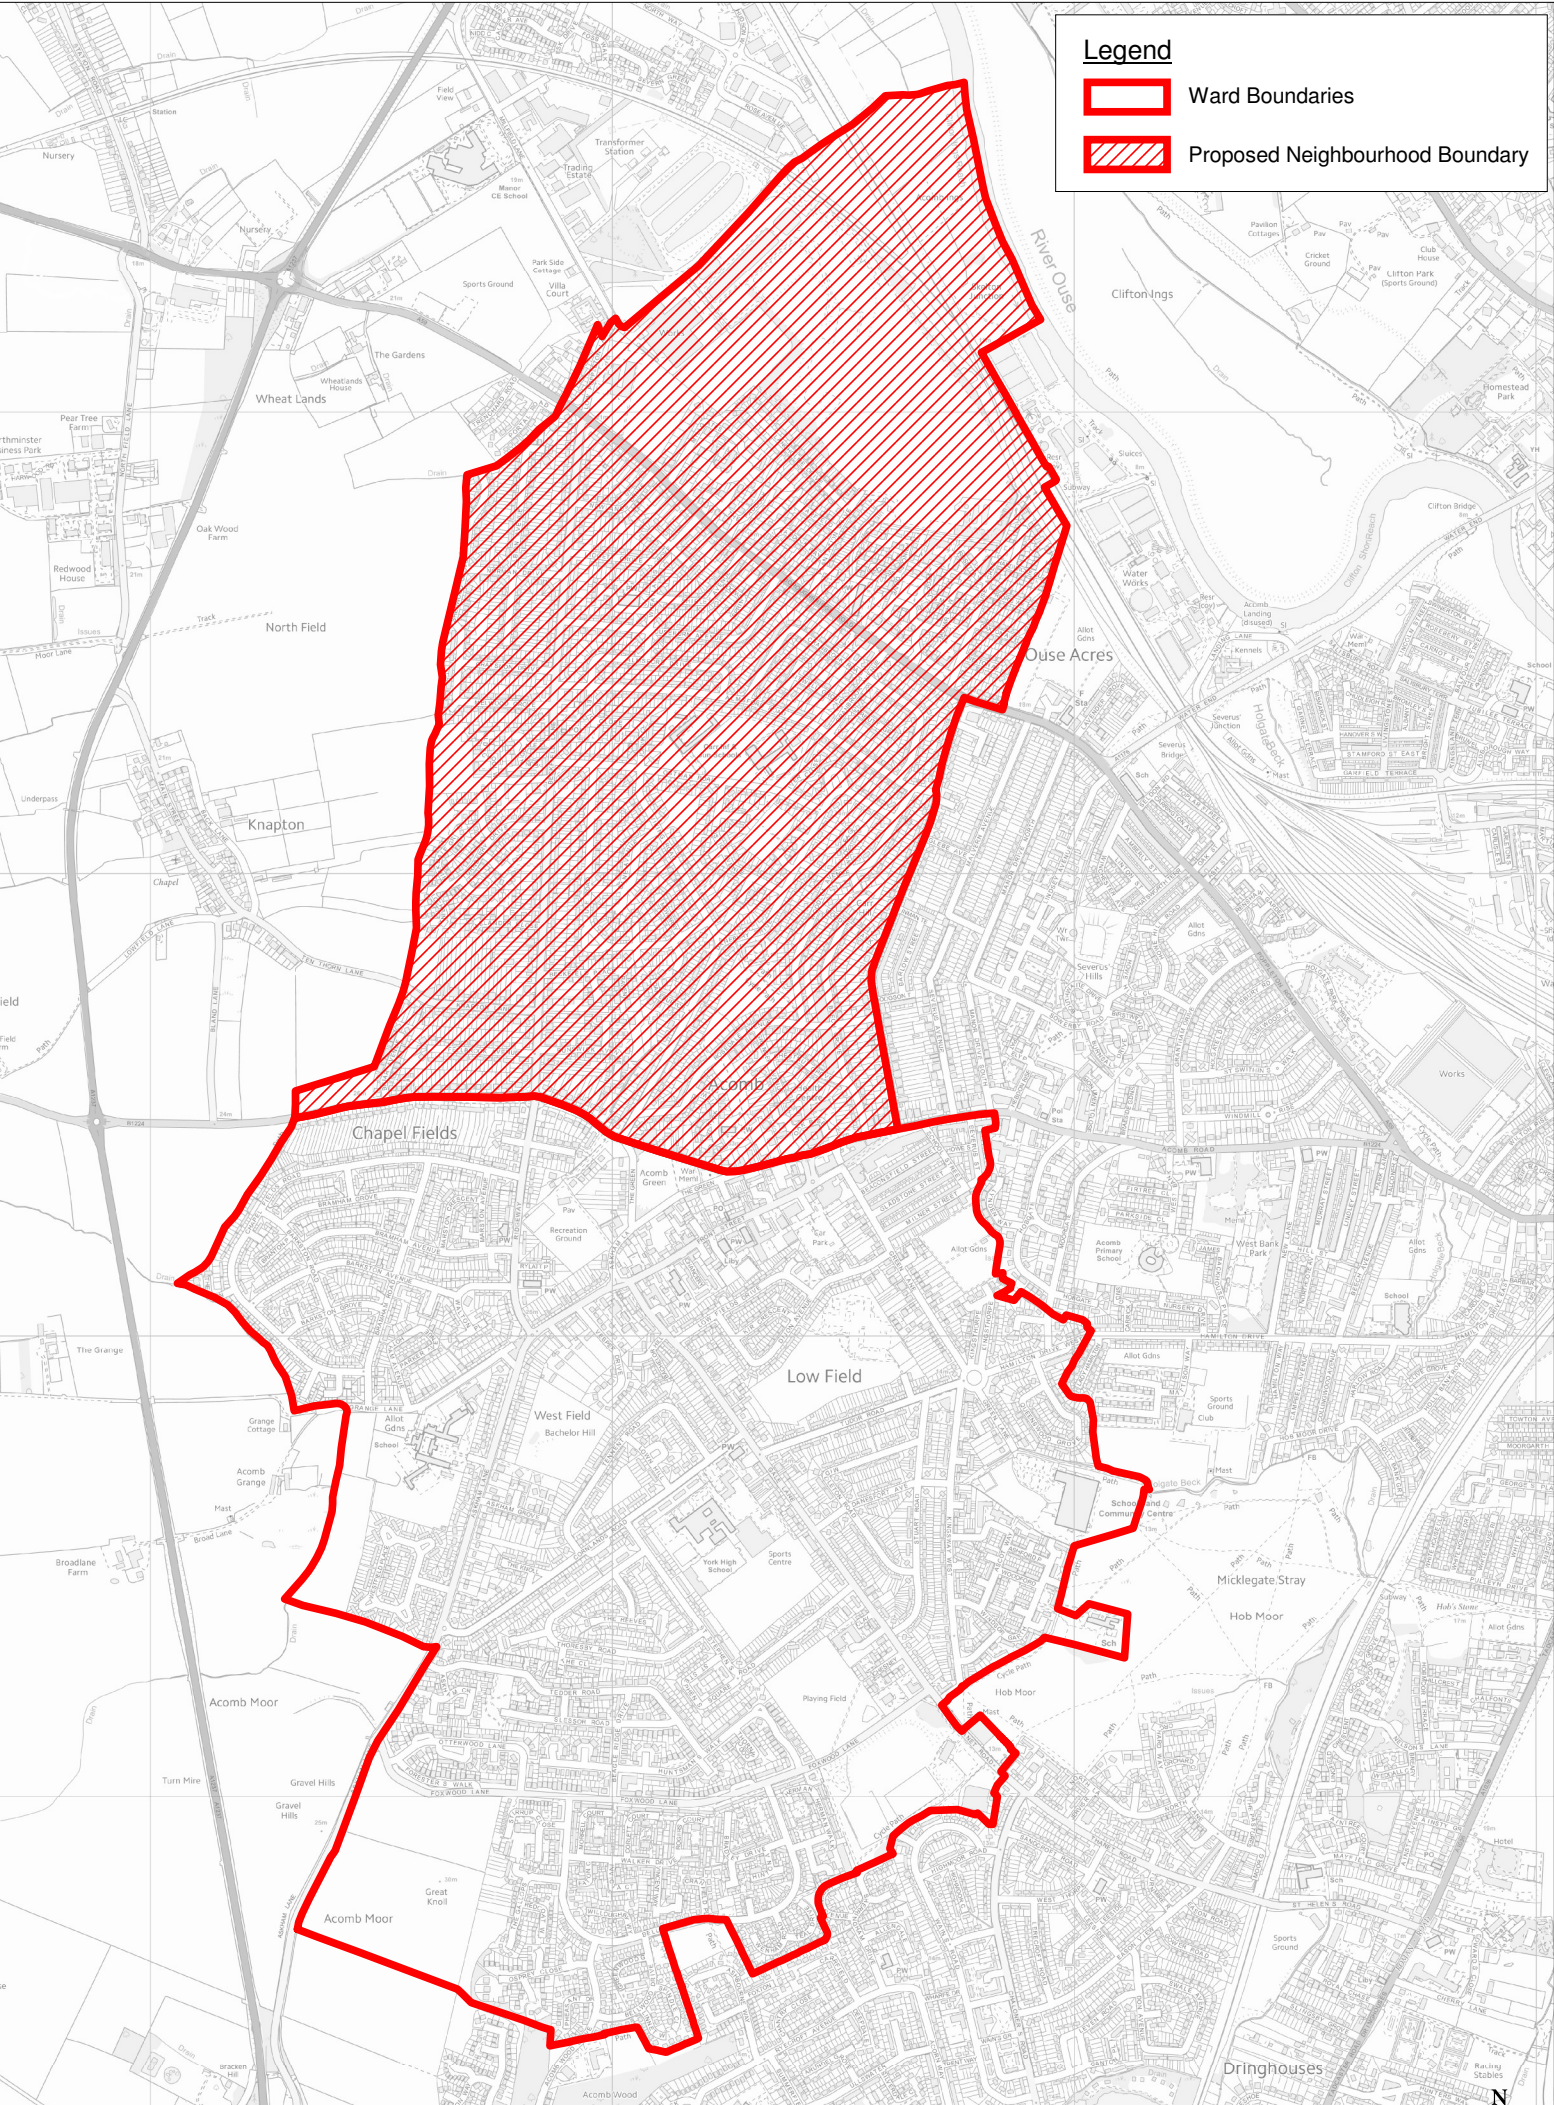

Annex 3 - Map of Proposed Revised Neighbourhood Area

Legend

Ward Boundaries

Proposed Neighbourhood Boundary

Based upon the Ordnance Survey mapping with the permission of the Controller of Her Majesty's Stationery Office, Crown Copyright.

Unauthorised reproduction infringes Crown Copyright and may lead to prosecution or civil proceedings. City of York Council. Licence No. 1000 20818